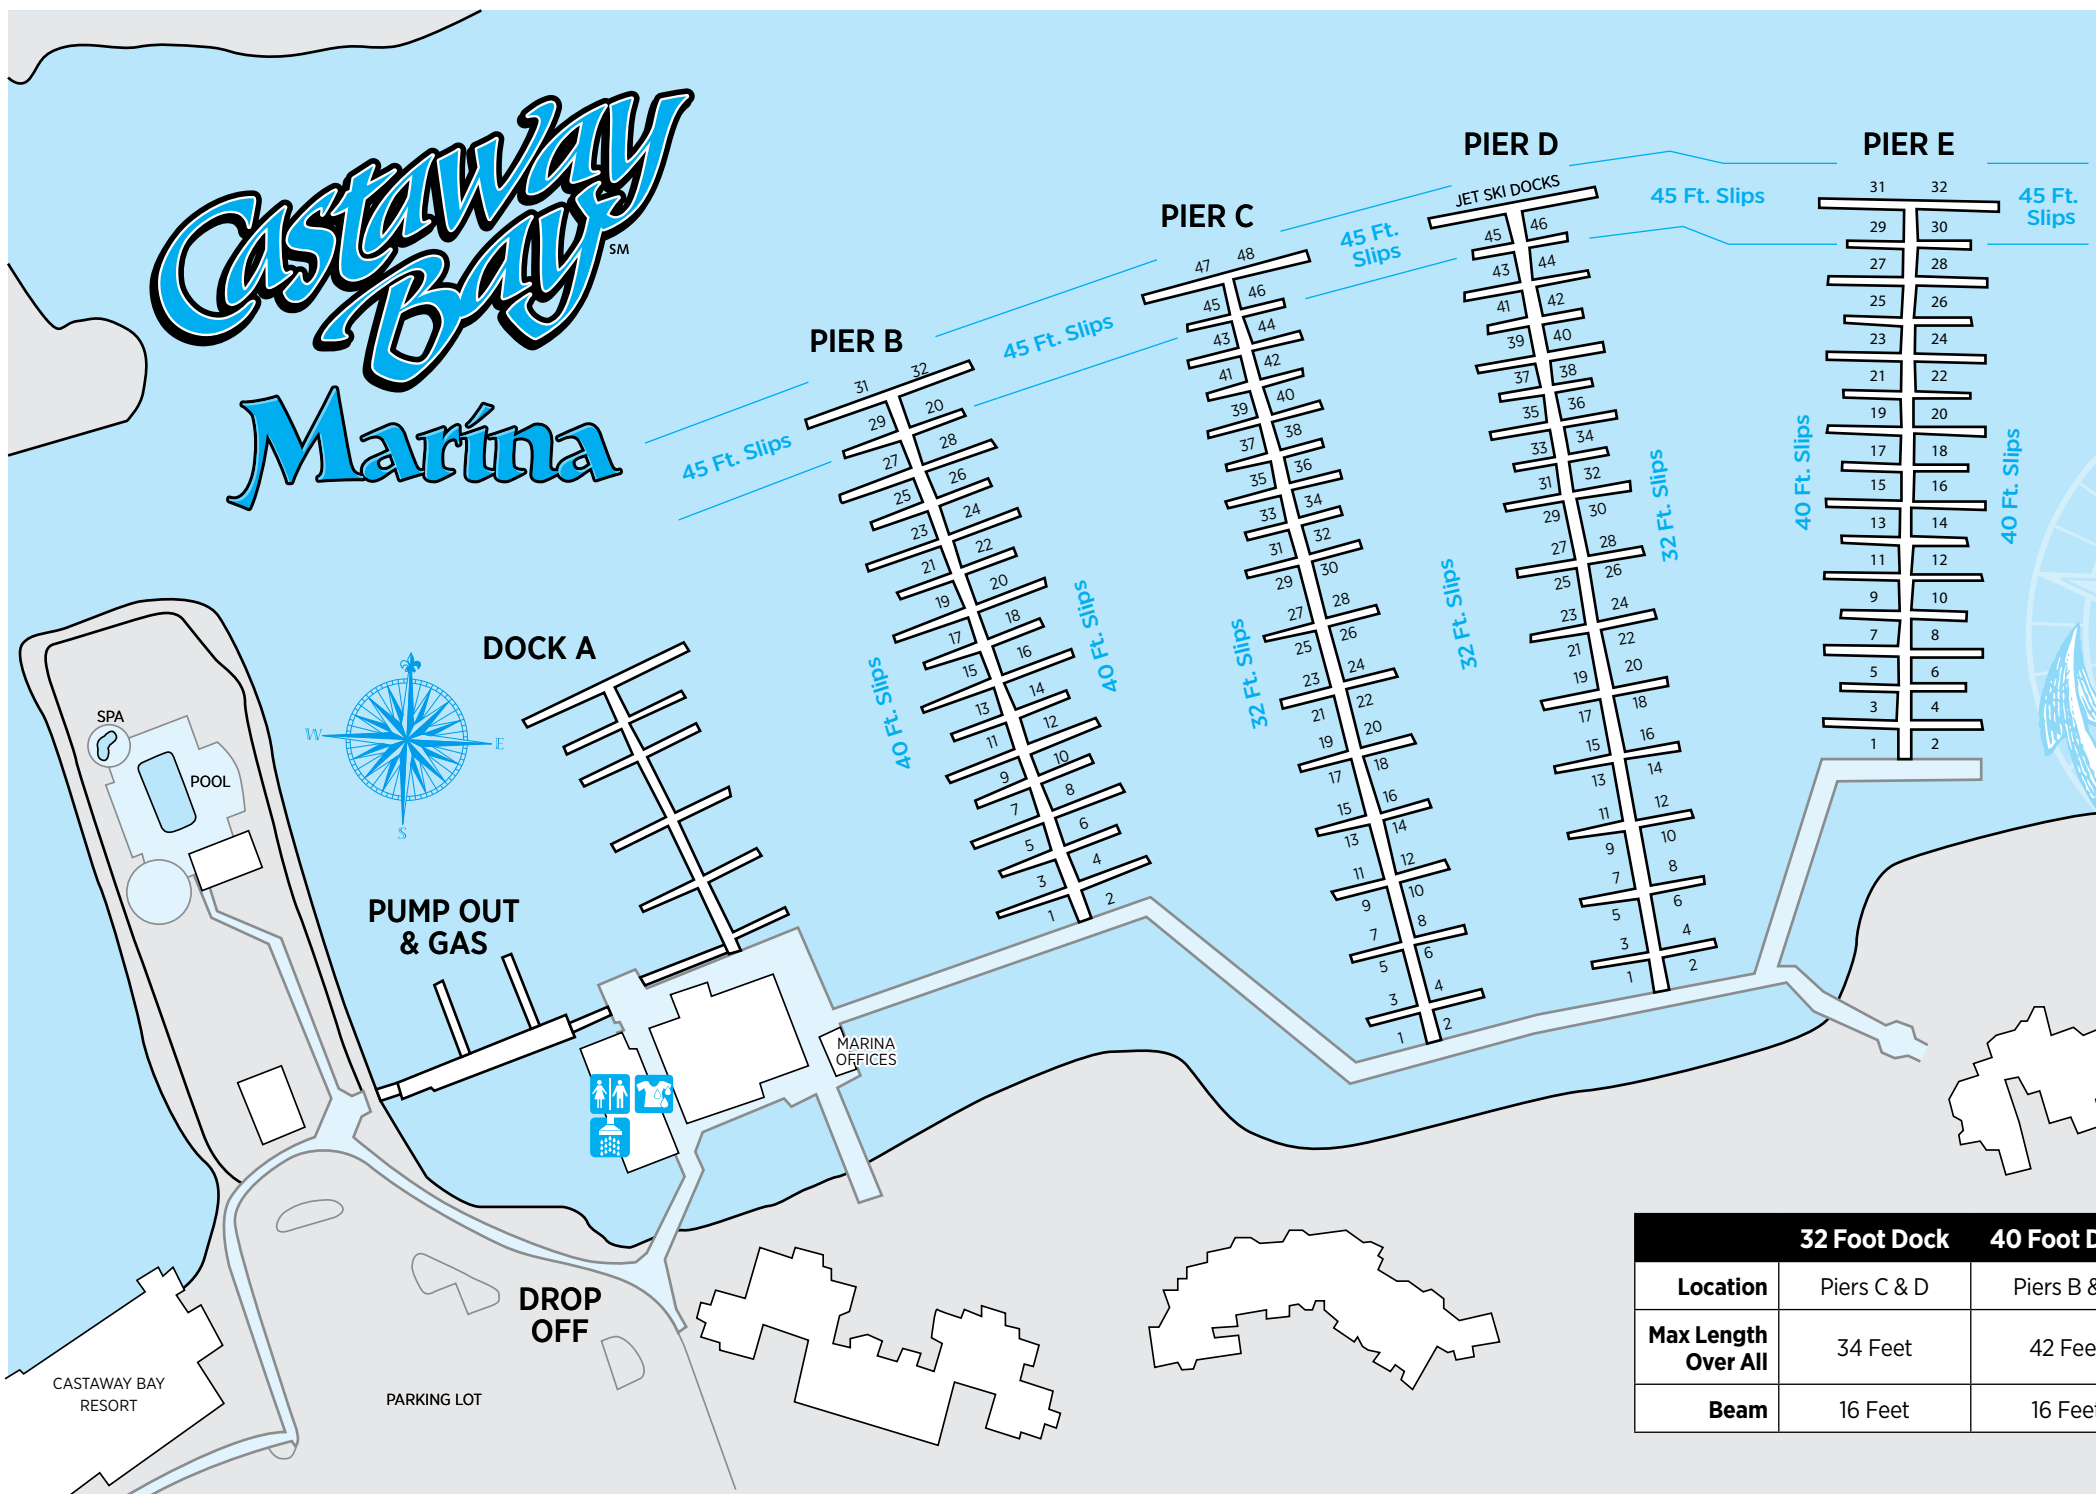

-  **Men's & Women's Restroom**
-  **Shower Facility**
-  **Laundry**
-  **Shopping**
-  **Restaurant**
-  **Courtesy Van Stop**

One Cedar Point Drive
Sandusky, OH 44870-5259
 Office: 419-627-2334
 Fax: 419-627-2147
marinainfo@cedarpoint.com

	30 Foot Dock	35 Foot Dock	40 Foot Dock	45 Foot Dock	45 Foot Dock	50 Foot Dock	55 Foot Dock	60 Foot Dock	70 Foot Dock	30 Foot Dock	35 Foot Dock
Location	Piers 3 & 4	Piers 2 & 6	Piers 1, 5, 6 & 8	Piers 5 & 6	Pier 7	Pier 1	Piers 4 & 6	Pier 5 & 6	Pier 4 & 5	Pier 14	Piers 12 & 13
Max Length Over All	32 Feet	37 Feet	42 Feet	47 Feet	47 Feet	52 Feet	57 Feet	62 Feet	72 Feet	32 Feet	37 Feet
Beam	14 Feet	15 Feet	15 Feet	15 Feet	15 Feet	15 Feet	18 Feet	18 Feet	End Dock	14 Feet	15 Feet
Electrical Service	1 - 30 amp 125 volt	2 - 30 amp 125 volt	2 - 30 amp 125 volt	2 - 30 amp 125 volt	2 - 30 amp 125 volt	1 - 30 amp 125 volt & 1 - 50 amp 250 volt	1 - 30 amp 125 volt & 1 - 50 amp 250 volt	1 - 30 amp 125 volt & 1 - 50 amp 250 volt	1 - 50 amp 250 volt	1 - 30 amp 125 volt	1 - 30 amp 125 volt

Castaway BaySM Marina

**One Cedar Point Drive
Sandusky, OH 44870-5259**
Office: 419-627-2334
Fax: 419-627-2147
marinainfo@cedarpoint.com

-  **Men's & Women's Restroom**
-  **Shower Facility**
-  **Laundry**

	32 Foot Dock	40 Foot Dock	45 Foot Dock	Jet Ski Dock
Location	Piers C & D	Piers B & E	Piers B, C & E	Pier D
Max Length Over All	34 Feet	42 Feet	47 Feet	12 Feet
Beam	16 Feet	16 Feet	16 Feet	